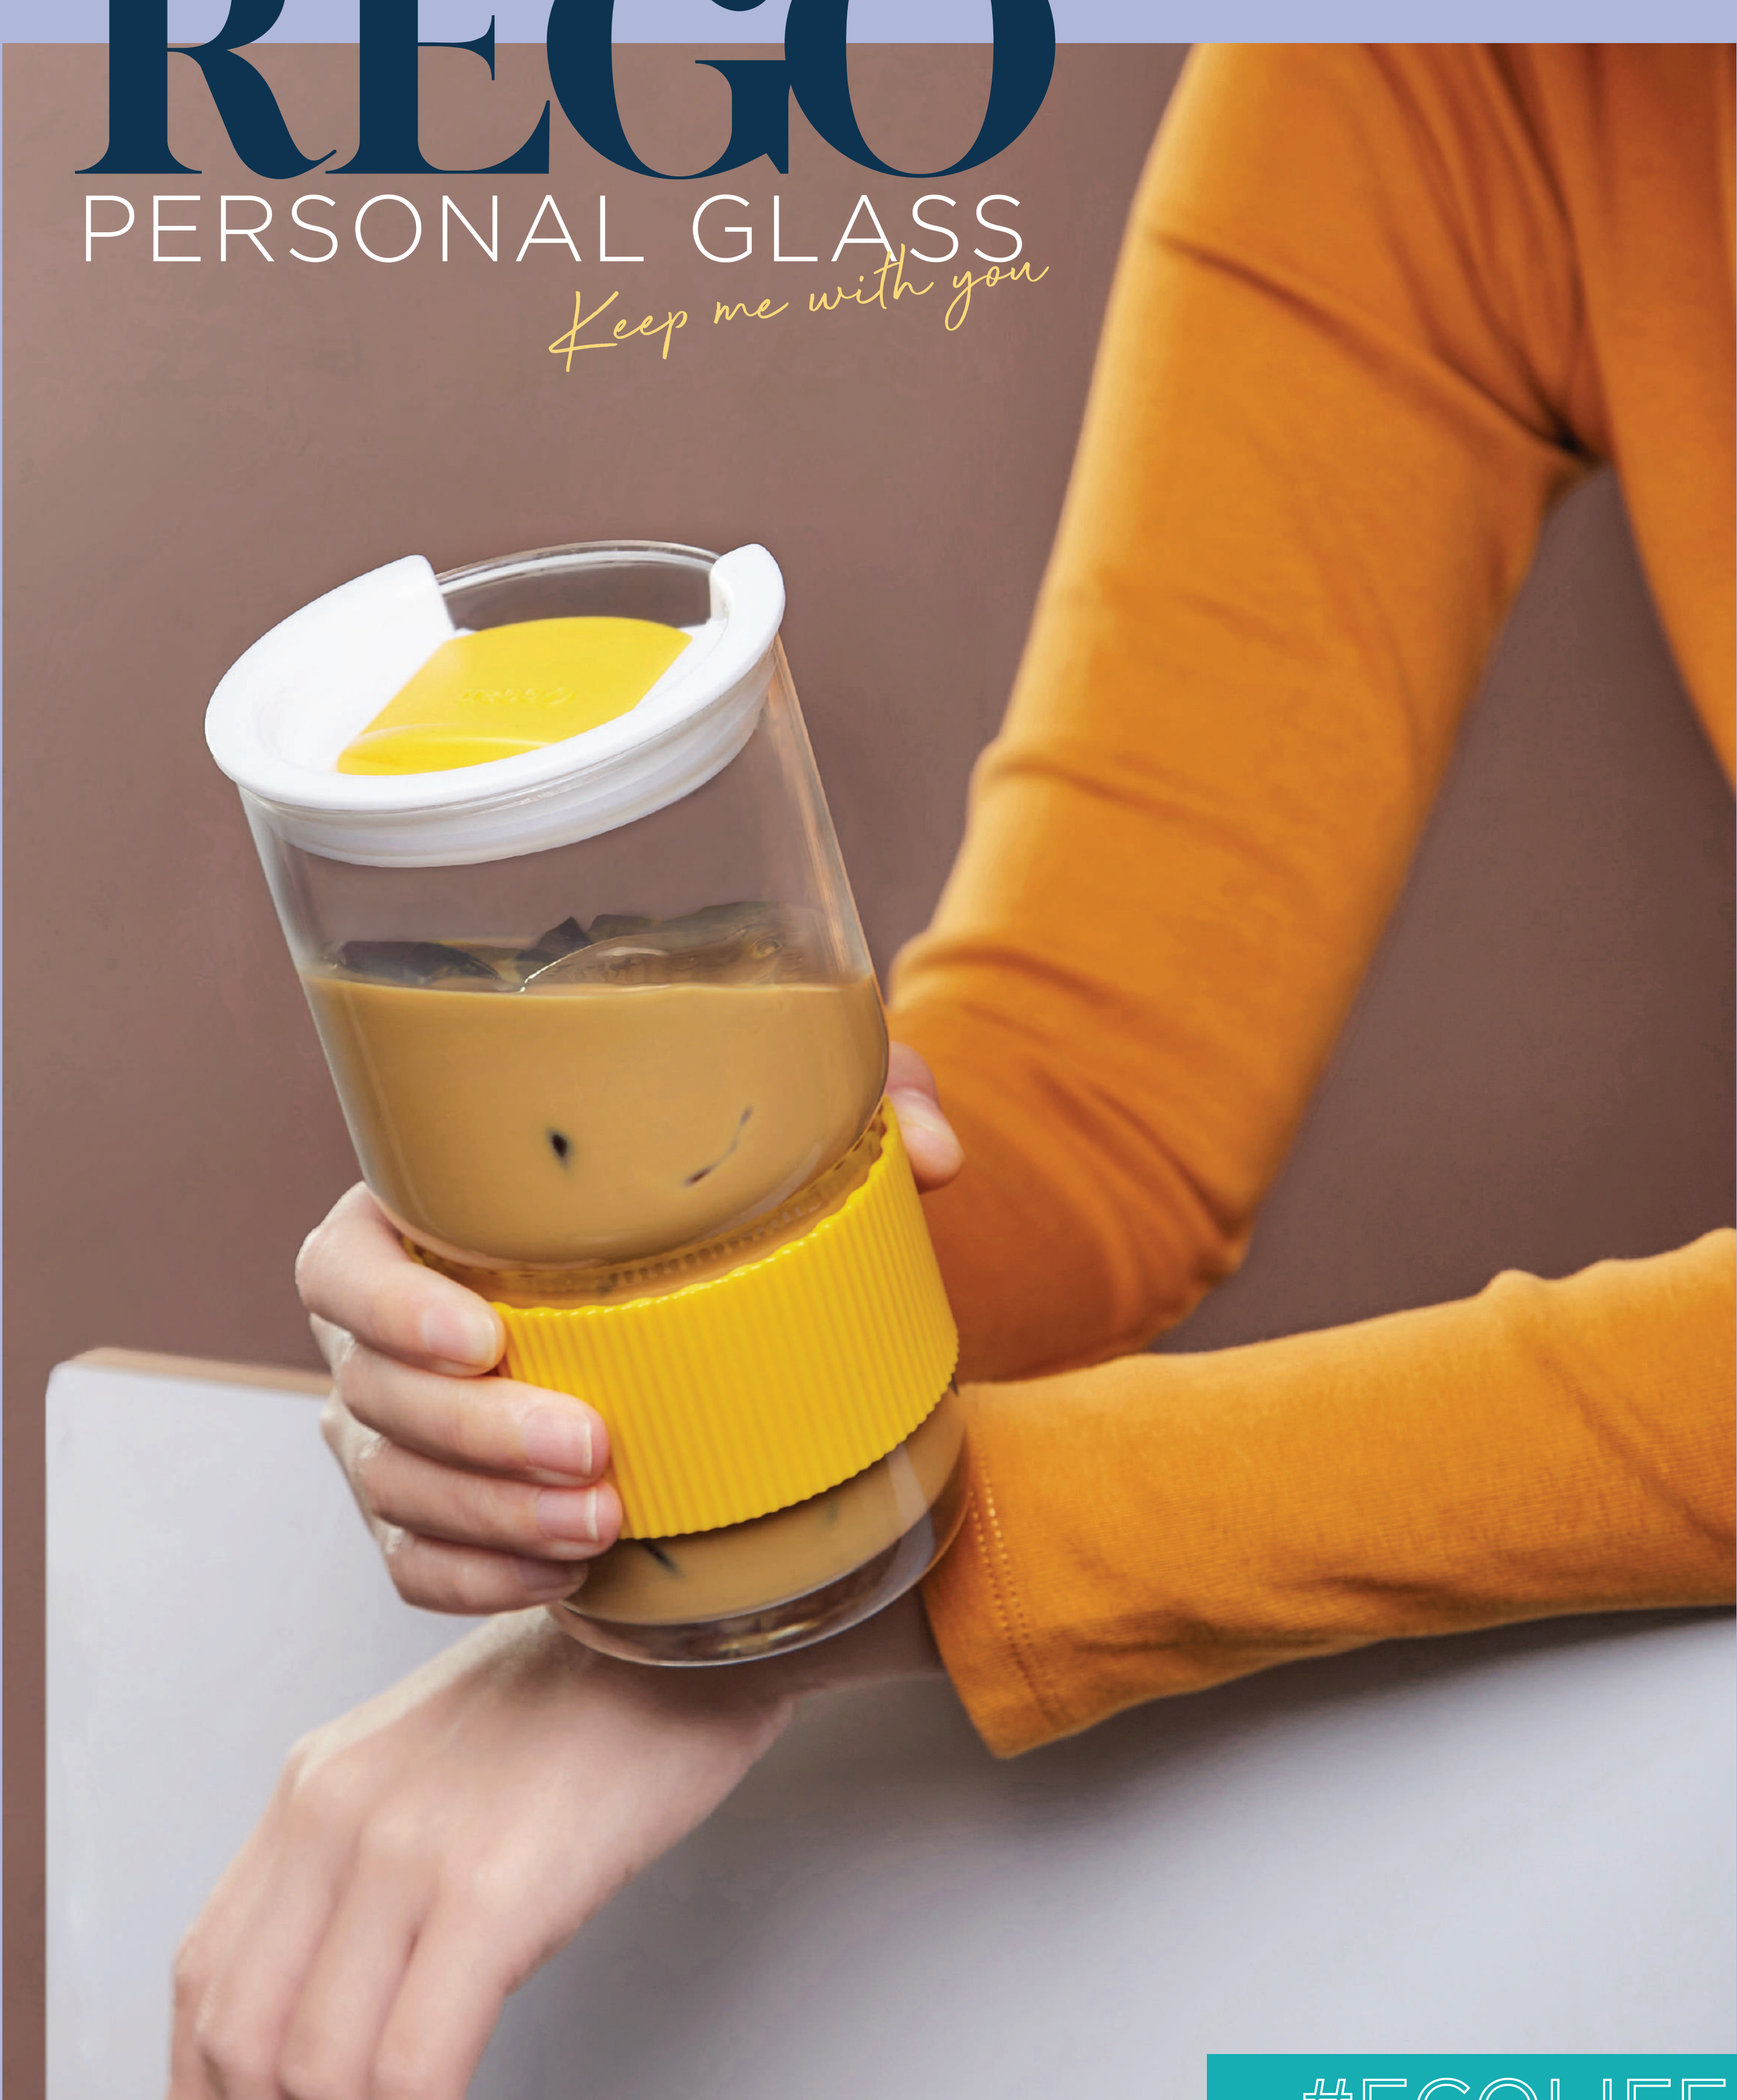

REGO

PERSONAL GLASS

Keep me with you

#ECOLIFE

REGO

PERSONAL GLASS

Keep me with you

Let's reduce waste and LIVE BETTER with **REGO**, your new personal glassware that comes with design concept of

- REFILL** (fill up your drink)
- REUSE** (non-stop repeated use)
- REDUCE** (produce less waste)

Take REGO drinks wherever you go. It comes with a lid that allows you to sip drinks without need for a straw; simply slide the tap to open. Your drinks will be more hygienic and fresh, and the glass body features a silicone jacket to hold it tight and reduce condensation. Even if you fill it with a warm beverage, you will be able to hold it comfortably. Choose your preferred color and cheers!

Covered lid; just slide it open to enjoy a drink!

Silicone grip to hold securely and reduce condensation.

WHY ME?

Let's help to reduce waste and LIVE BETTER.

#ECOLIFE

REGO

fill use duce

and