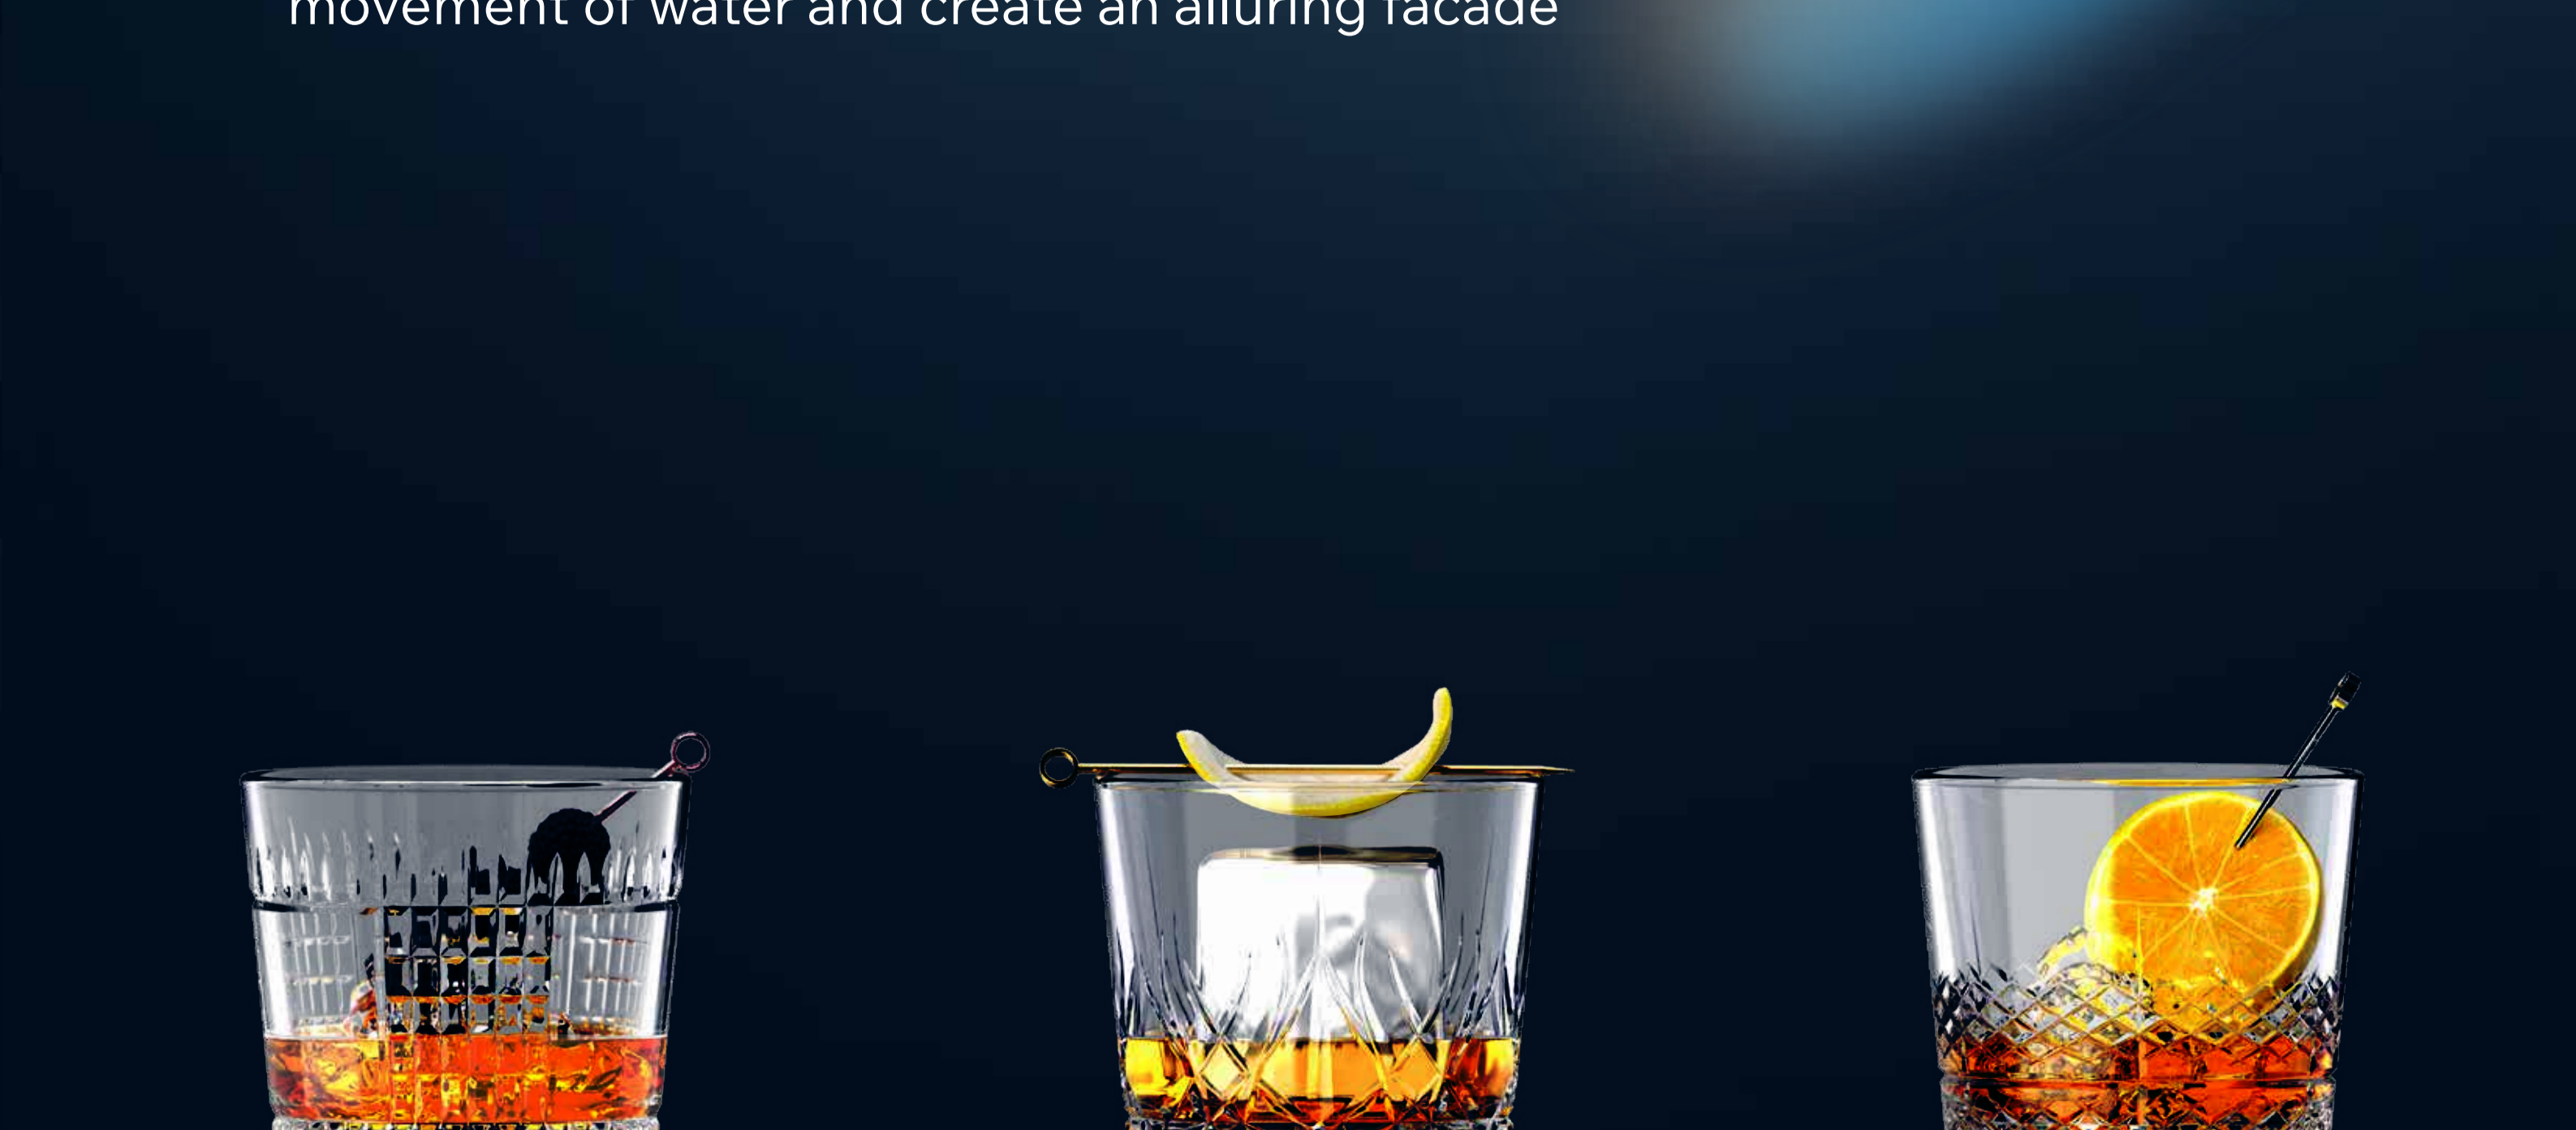

The ideal choice for serving your favorite whiskies

BALANCE AND COMFORT

Tapered shape and concave bottom offer balance and comfort

MULTIPURPOSE FUNCTIONAL

Versatile design, perfect for a range of beverages

LUXURIOUS CUT DESIGN

Intricately cut for a luxurious appearance and sensory experience

FIX

FIX DOUBLE ROCK

Geometric facets and sharp edges enhance the appearance of brightness and transparency

FRESH

FRESH DOUBLE ROCK

A delicate and ethereal design that is simple yet sophisticated

FLOW DOUBLE ROCK

Fluid, alternately gliding curves mimic the movement of water and create an alluring facade

FLOW

FIX DOUBLE ROCK

P04261 350 ml (12 1/4 oz)
TD 94 mm | MD 94 mm
BD 68 mm | H 91 mm
Packing 6/36