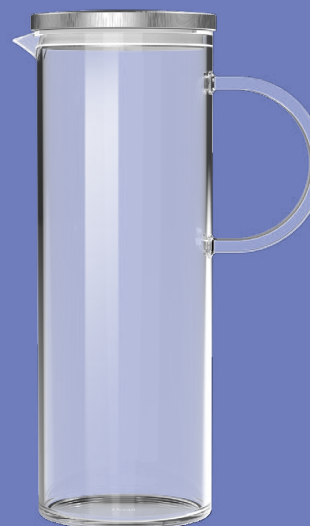

35 oz 1000 ml

TD 120 mm

BD 95 mm

MAX D 176 mm

H 198 mm

(1 pc)

4GH007C05301G0002

GIANT PITCHER

52 3/4 oz 1500 ml

TD 120 mm

BD 95 mm

MAX D 176 mm

H 198 mm

(1 pc)

Retro Funky & PERSONAL Glass Straw

PERSONAL Glass Straw