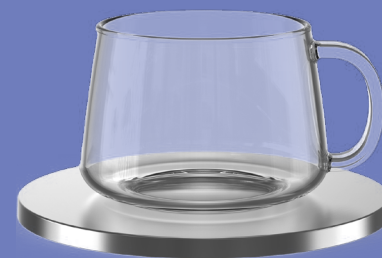

(Set of 2 pcs)

LAGOM

the joy of a life
of moderation;
just enough

4GH007C00901G0002

LAGOM TEA CUP WITH
STAINLESS STEEL SAUCER

LAGOM TEA CUP

8 3/4 oz 250 ml

TD 78 mm