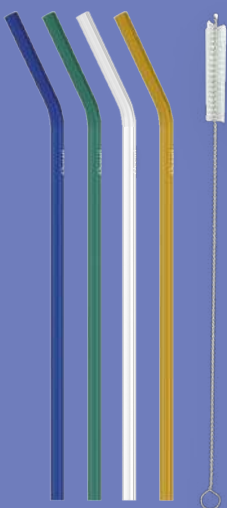

52 3/4 oz 1500 ml

TD 120 mm

BD 95 mm

MAX D 176 mm

H 198 mm

(1 pc)

Retro Funky & PERSONAL Glass Straw

PERSONAL Glass Straw

4GH006C00901G0003

RETRO SET OF
GLASS STRAW
WITH BRUSH

Ø 8 mm

L 230 mm

(Set of 5 pcs)

4GH006C00901G0004

FUNKY SET OF
GLASS STRAW
WITH BRUSH

Ø 8 mm